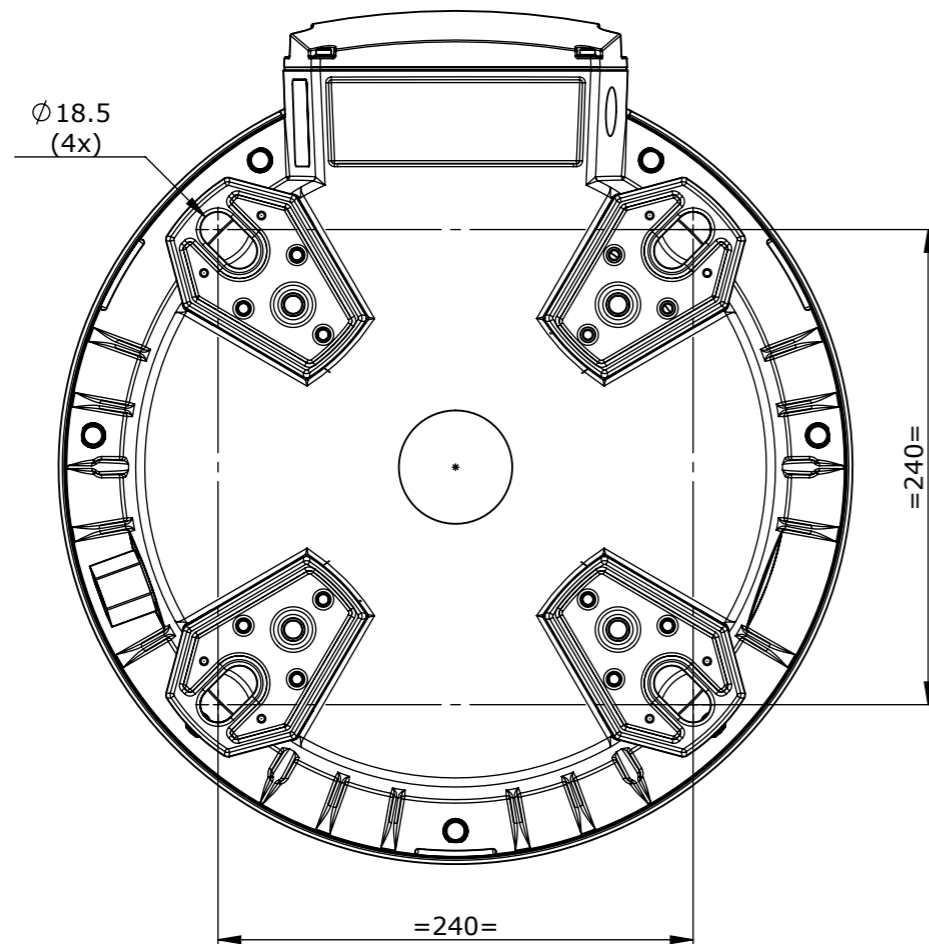

FRONT VIEW

RIGHT VIEW

BOTTOM VIEW

orga®

L425EX
Rev 0 ; 2010-09-15